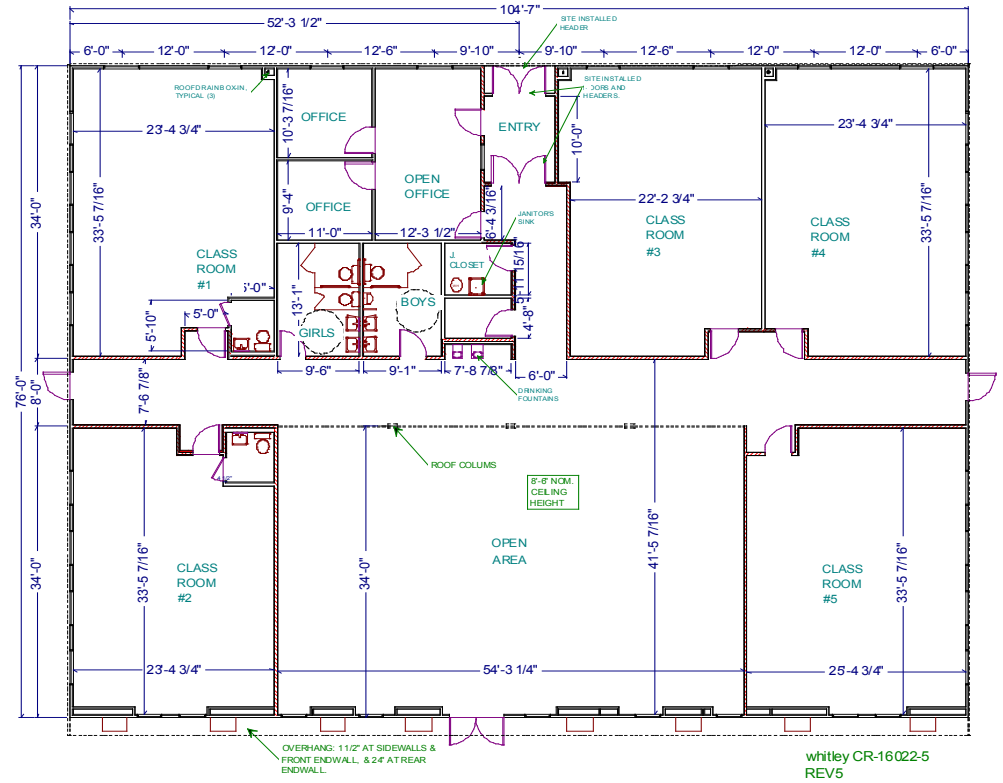

WHITLEY MANUFACTURING

FOR: East Lake Academy
TYPE: Private School
WITH: G.E. Modular Space

In the Fall of 2001, East Lake Academy opened its doors with grades Kindergarten through Third and two full-time teachers. The idea of a pair of Chicago-area families, East Lake was approved as a Catholic school sponsored by the Legion of Christ.

•relocatable •expansion •permanent
whitley
 education

AR

THEIR NEED

East Lake's growth required moving from cramped quarters to space that would allow rapid growth and facilitate their vision for ongoing growth and development. Because of their rapid progress, East Lake also needed their new building complex within a short period of time.