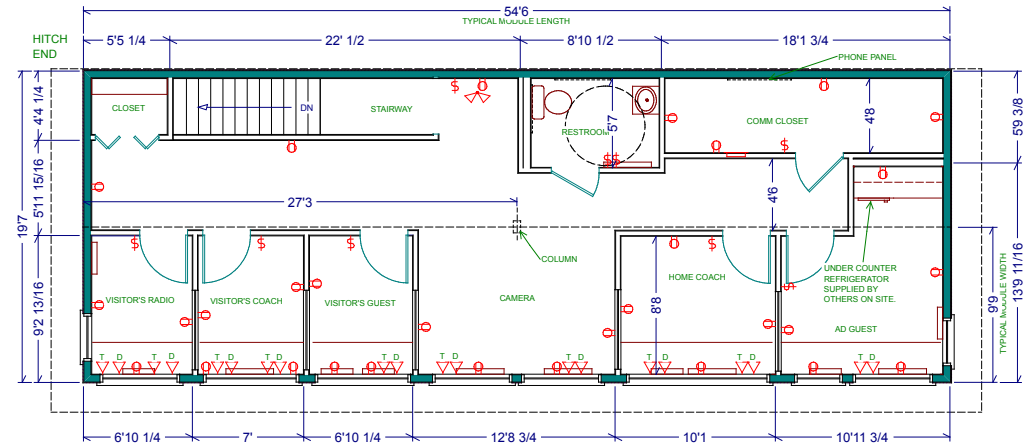

WAYNE STATE UNIVERSITY

WAYNE STATE UNIVERSITY

WHITLEY ATHLETICS

- Press boxes
- Ticket booths
- Concessions buildings
- Restroom facilities
- Shower / locker

THEIR NEED

Wayne State's grandstand was built in the late 1960s, as was their press box. The press box was deemed temporary until the late 1990s when strong winds and accumulating age turned temporary into unusable. With a growing athletics program, the school wanted a facility that would reflect positively on their programs, building pride in students and presenting a strong face to recruits. The school obtained bids for a site-built structure and immediately suffered "sticker shock."

OUR SOLUTION

By chance, Wayne State requested a bid from an architectural firm that was familiar with modular, prefabricated commercial structures. The prefab price was within the school's budget, so the project proceeded. And it went forward quickly: from the first support beams going up to the ribbon cutting ceremony - a mere two weeks passed. The two-story building features almost 1,600 sq. ft. of space with a Presidential suite, ample room for the press, areas for opposing coaches, and rooms for cameramen and scoreboard operators.