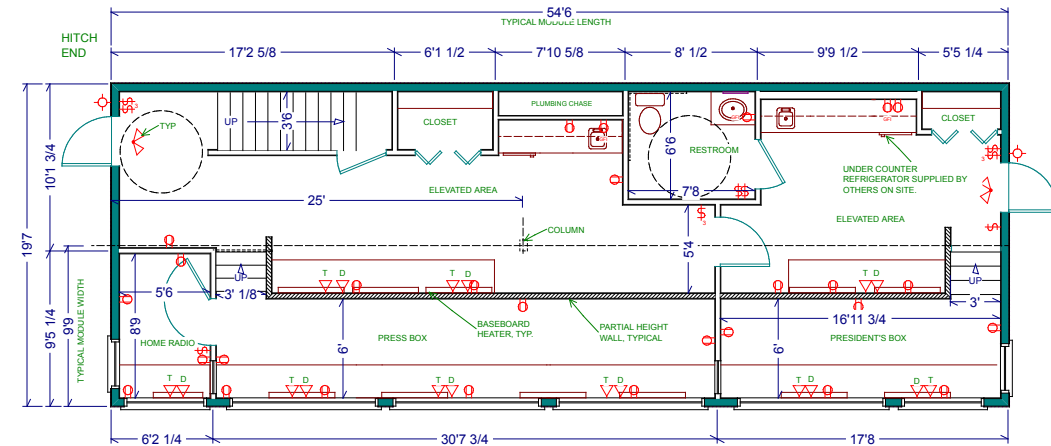

WAYNE STATE UNIVERSITY

WAYNE STATE UNIVERSITY

WHITLEY ATHLETICS

- Press boxes
- Ticket booths
- Concessions buildings
- Restroom facilities
- Shower / locker

THEIR NEED

Wayne State's grandstand was built in the late 1960s, as was their press box. The press box was deemed temporary until the late 1990s when strong winds and accumulating age turned temporary into unusable. With a growing athletics program, the school wanted a facility that would reflect positively on their programs, building pride in students and presenting a strong face to recruits. The school obtained bids for a site-built structure and immediately suffered "sticker shock."

OUR SOLUTION

By chance, Wayne State requested a bid from an architectural firm that was familiar with modular, prefabricated commercial structures. The prefab price was within the school's budget, so the project proceeded. And it went forward quickly: from the first support beams going up to the ribbon cutting ceremony - a mere two weeks passed. The two-story building features almost 1,600 sq. ft. of space with a Presidential suite, ample room for the press, areas for opposing coaches, and rooms for cameramen and scoreboard operators.