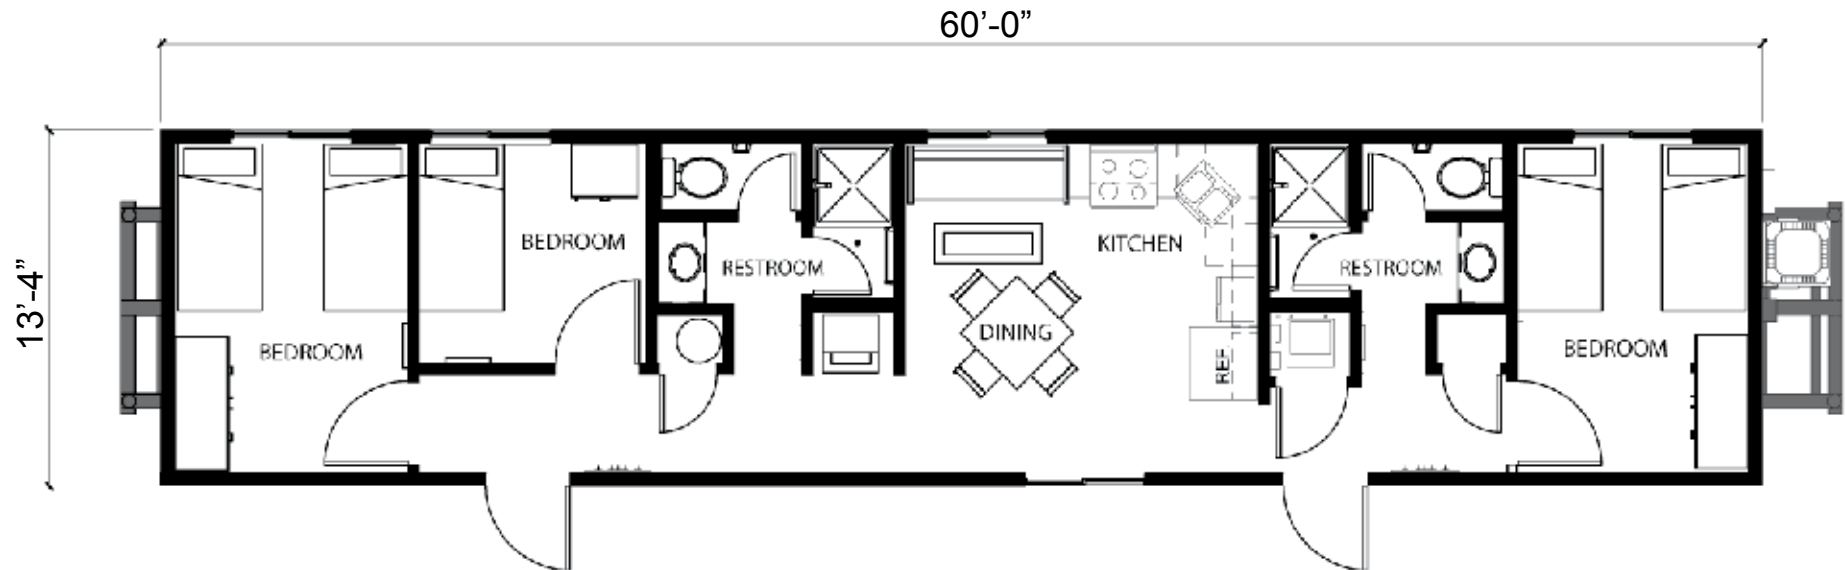

Workforce Solutions Sleeper Unit

DESIGNED FOR:

- Sleeper Unit
- Man Camp
- Emergency Housing

Whitley Mfg. Co., Inc.
South Whitley, IN // Rochester, IN
Marysville, WA
(260) 723-5131
www.whitleyman.com

Workforce Solutions from Whitley Manufacturing offer flexible facilities for workforce accommodation and support. Our package of prefabricated buildings can be customized to suit your needs, site conditions, and climate. This unit includes:

- Floor Space: 780 sq. ft.
- 3 Bedrooms
- Accommodates 5 to 9 people
- 2 Baths with private shower and toilet
- Kitchen with appliances and booth & furniture