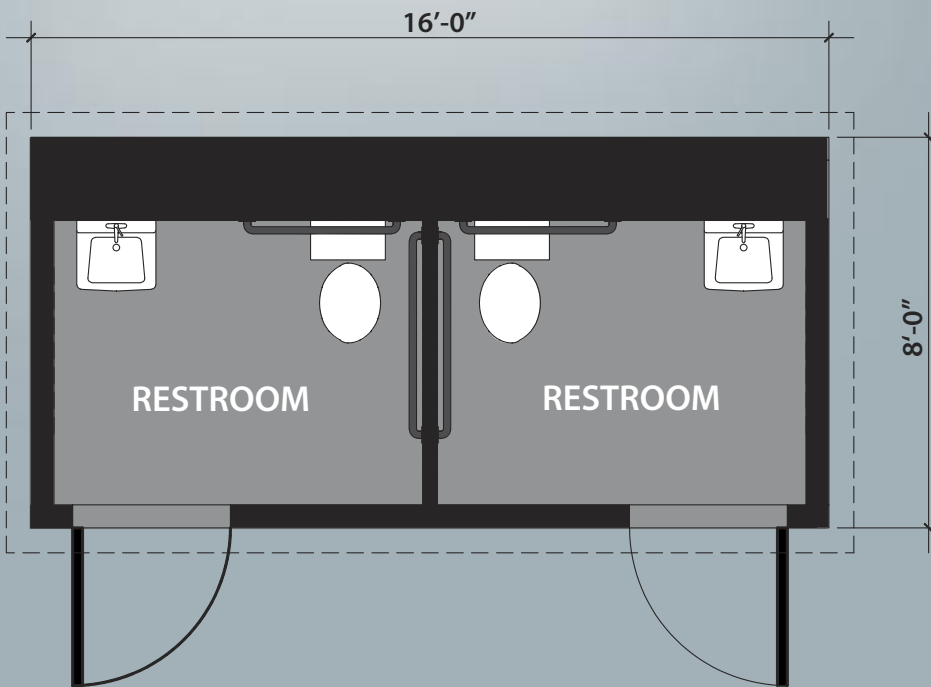

NOM. SIZE: 8'-0" W x 16'-0" L

NOM. SFT: 128 SFT

FLOORLESS / SLAB-ON-GRADE OPTION AVAILABLE

For installation on a
site-poured slab.

All fixtures and accessories
are factory installed.

Simply set the building on
the slab, fasten, connect
utilities, install trim, seal
concrete flooring, and then
open for use!

Easily installs at grade-level. Convenient access to
plumbing supply + waste lines at exterior wall.
MINIMAL EXCAVATION COSTS.

FEATURES

- Full-height FRP Wall Covering
- Diamondfloor Sheet Vinyl Floor
- 26 ga. Standing-Seam Steel Roof
- Well-Insulated Building Envelope
- 26 ga. Ribbed Steel Siding
- Commercial Steel Doors + Hardware
- Commercial Grade Plumbing Fixtures
- Commercial Grade Accessories
- Fluorescent Interior Lighting
- Occupancy Sensor Light Switching
- Sensor Activated Exhaust Fans
- Steel Skid Mounted