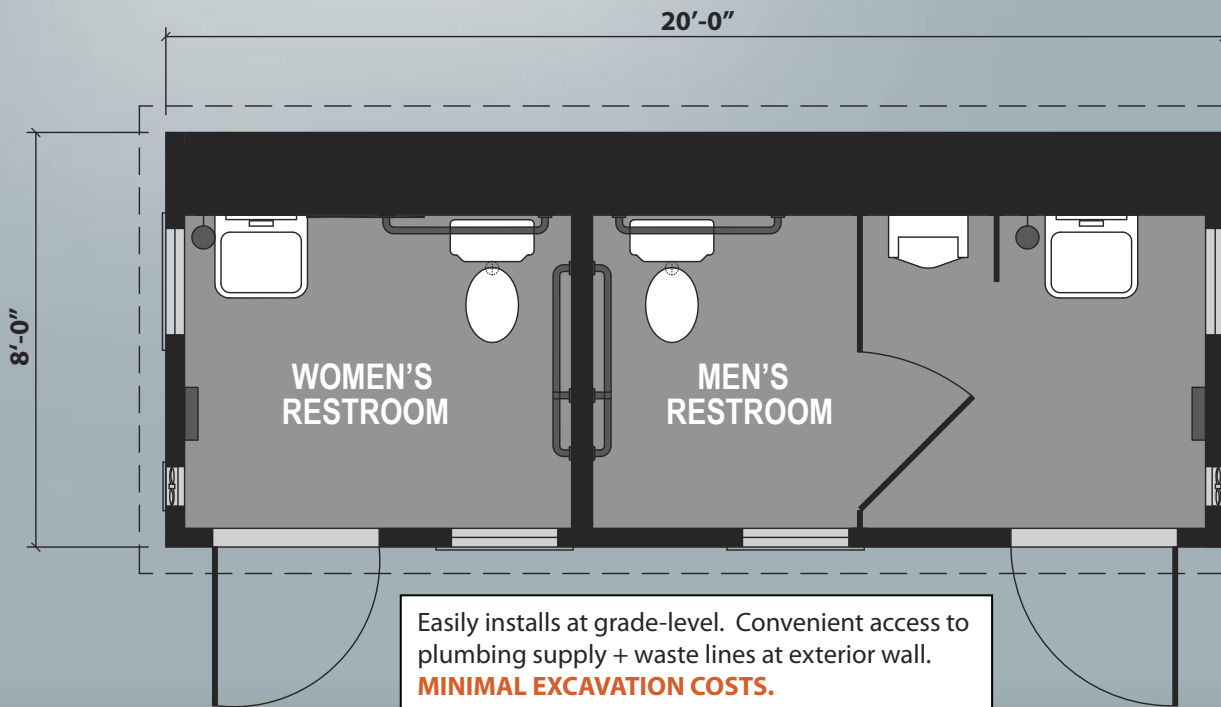

NOM. SIZE: 8'-0" W x 20'-0" L

NOM. SFT: 160 SFT

FLOORLESS / SLAB-ON-GRADE OPTION AVAILABLE

For installation on a site-poured slab.

All fixtures and accessories are factory installed.

Simply set the building on the slab, fasten, connect utilities, install trim, seal concrete flooring, and then open for use!

NOM. SIZE: 8'-0" W x 16'-0" L

NOM. SFT: 128 SFT

FLOORLESS / SLAB-ON-GRADE OPTION AVAILABLE

For installation on a
site-poured slab.

All fixtures and accessories
are factory installed.

Simply set the building on
the slab, fasten, connect
utilities, install trim, seal
concrete flooring, and then
open for use!

Easily installs at grade-level. Convenient access to
plumbing supply + waste lines at exterior wall.
MINIMAL EXCAVATION COSTS.

FEATURES

- Full-height FRP Wall Covering
- Diamondfloor Sheet Vinyl Floor
- 26 ga. Standing-Seam Steel Roof
- Well-Insulated Building Envelope
- 26 ga. Ribbed Steel Siding
- Commercial Steel Doors + Hardware
- Commercial Grade Plumbing Fixtures
- Commercial Grade Accessories
- Fluorescent Interior Lighting
- Occupancy Sensor Light Switching
- Sensor Activated Exhaust Fans
- Steel Skid Mounted