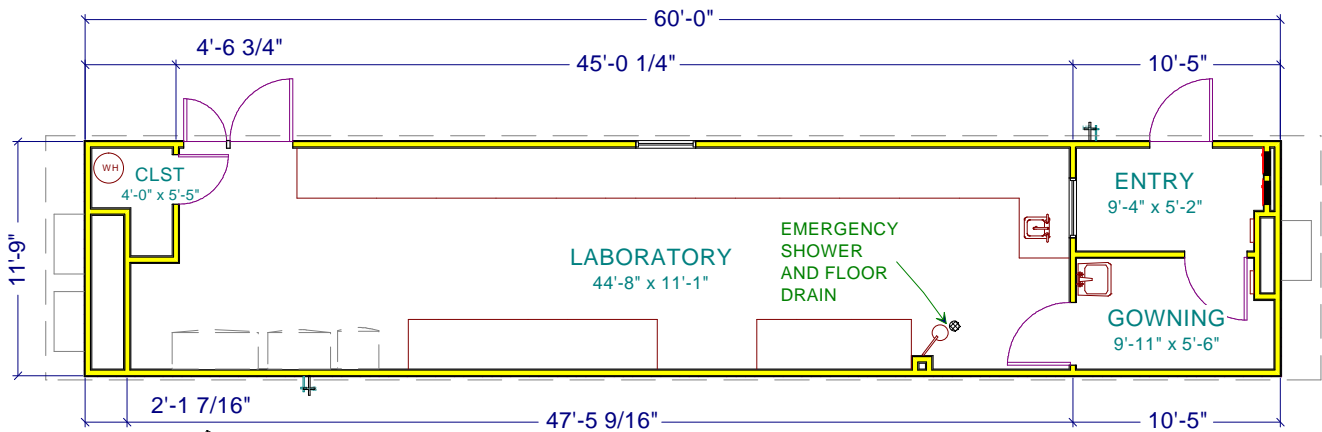

Model MO-12543-56
Relocatable.

LABORATORY BUILDINGS

whitley 12/03

Photos are for illustration - see model # specifications for actual items and finishes..

whitley MO-12543-56 (REV2)
BUILDING AREA
705 sq ft