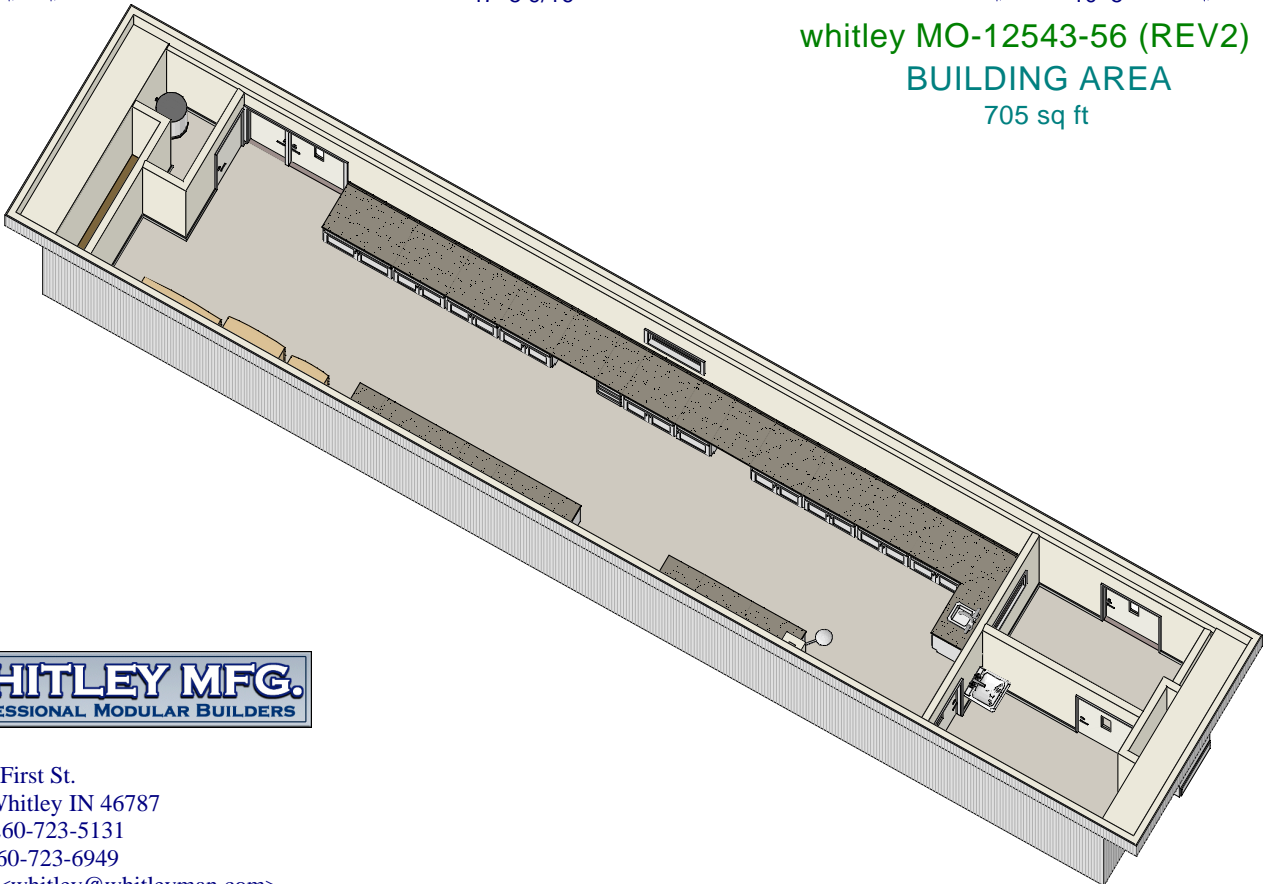

Model MO-12543-56
Relocatable.

LABORATORY BUILDINGS

whitley 12/03

Photos are for illustration - see model # specifications for actual items and finishes..

whitley MO-12543-56 (REV2)
BUILDING AREA
705 sq ft