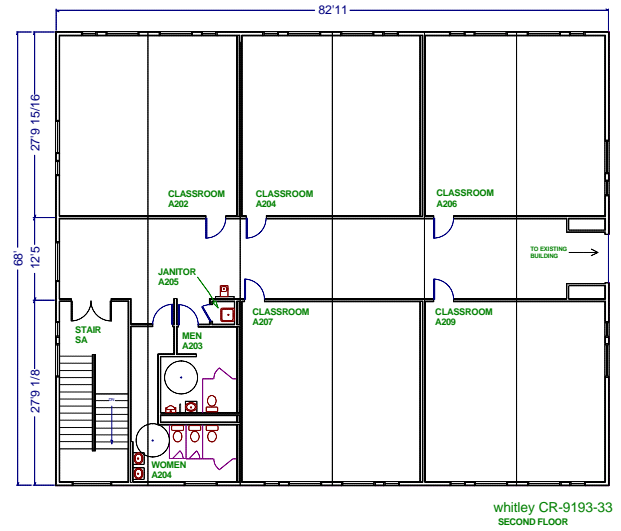

Multi-stories Buildings

Whitley Model CR- 9193-33 11,288 Ft.Sq.

Photos are for illustration - see model # specifications for actual items and finishes..

See our web site
(www.whitleyman.com) for:

- additional floor plans.
- specifications.
- installation information.
- interior and exterior finishes.
- loan calculator.
- photos and floor plans album.
- other information regarding modular buildings.