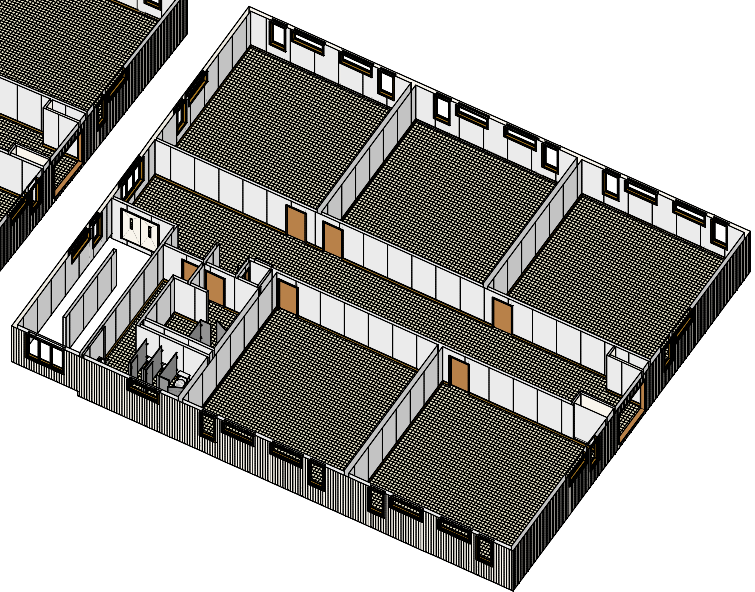

Multi-stories Buildings

Whitley Model CR- 9193-33 11,288 Ft.Sq.

Photos are for illustration - see model # specifications for actual items and finishes..

See our web site
(www.whitleyman.com) for:

- additional floor plans.
- specifications.
- installation information.
- interior and exterior finishes.
- loan calculator.
- photos and floor plans album.
- other information regarding modular buildings.