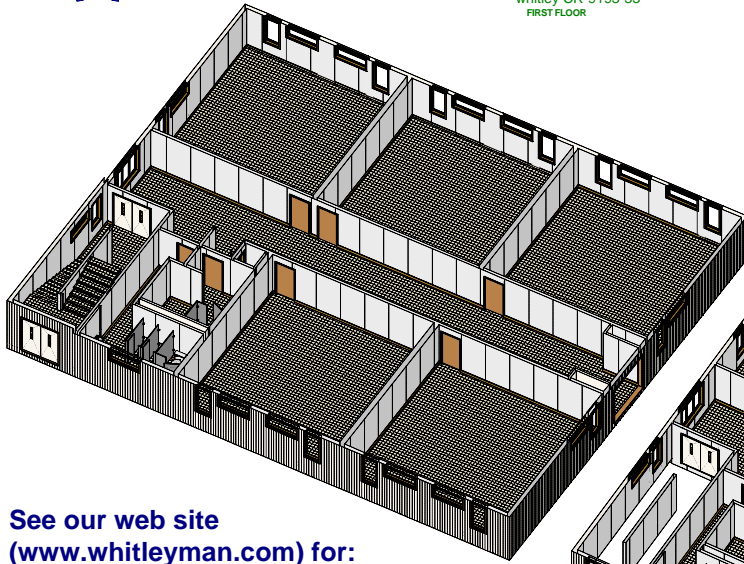

Multi-stories Buildings

Whitley Model CR- 9193-33 11,288 Ft.Sq.

Photos are for illustration - see model # specifications for actual items and finishes..

See our web site
(www.whitleyman.com) for:

- additional floor plans.
- specifications.
- installation information.
- interior and exterior finishes.
- loan calculator.
- photos and floor plans album.
- other information regarding modular buildings.