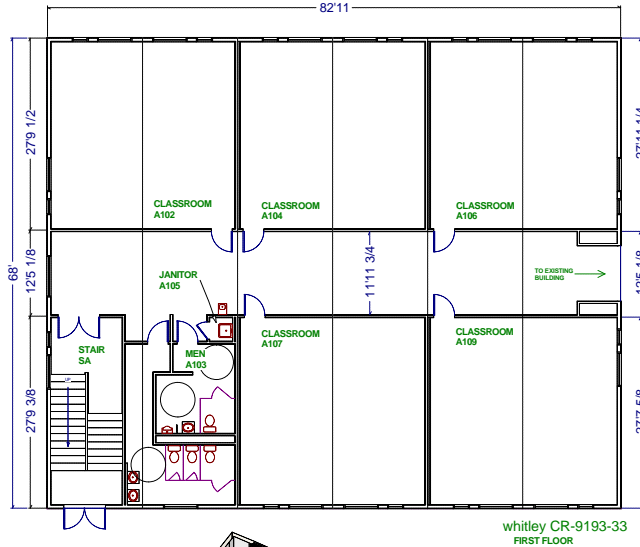

Multi-stories Buildings

Whitley Model CR- 9193-33 11,288 Ft.Sq.

Photos are for illustration - see model # specifications for actual items and finishes..

See our web site
(www.whitleyman.com) for:

- additional floor plans.
- specifications.
- installation information.
- interior and exterior finishes.
- loan calculator.
- photos and floor plans album.
- other information regarding modular buildings.