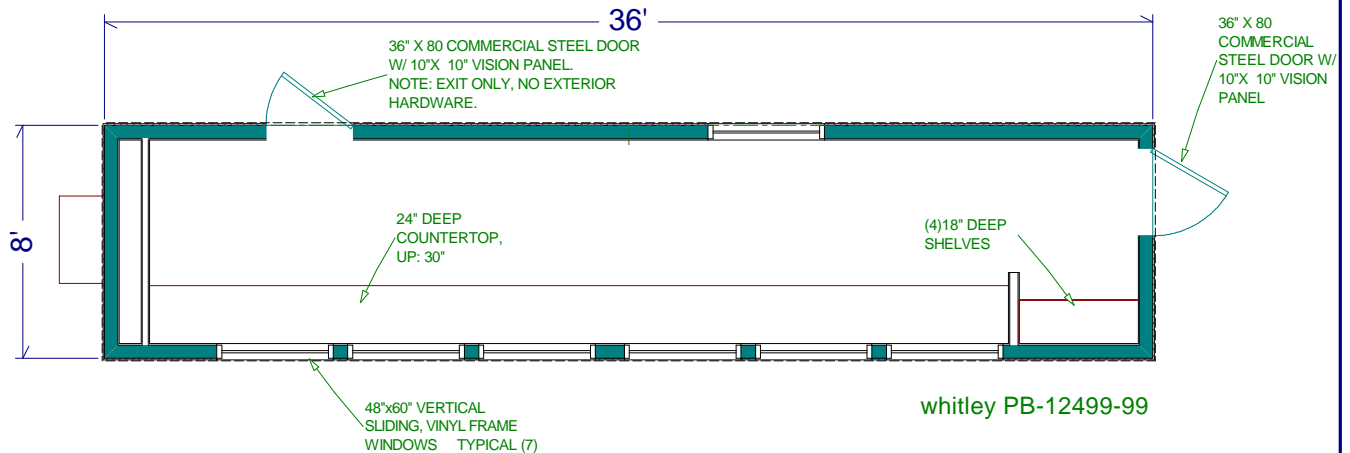

Press Boxes - Buildings

Whitley Model PB - 12499-99, 288 Ft.Sq.

Photos are for illustration - see model # specifications for actual items and finishes..

See our web site
(www.whitleyman.com) for:

- additional floor plans.
- specifications.
- installation information.
- interior and exterior finishes.
- loan calculator.
- photos and floor plans album.
- other information regarding modular buildings.