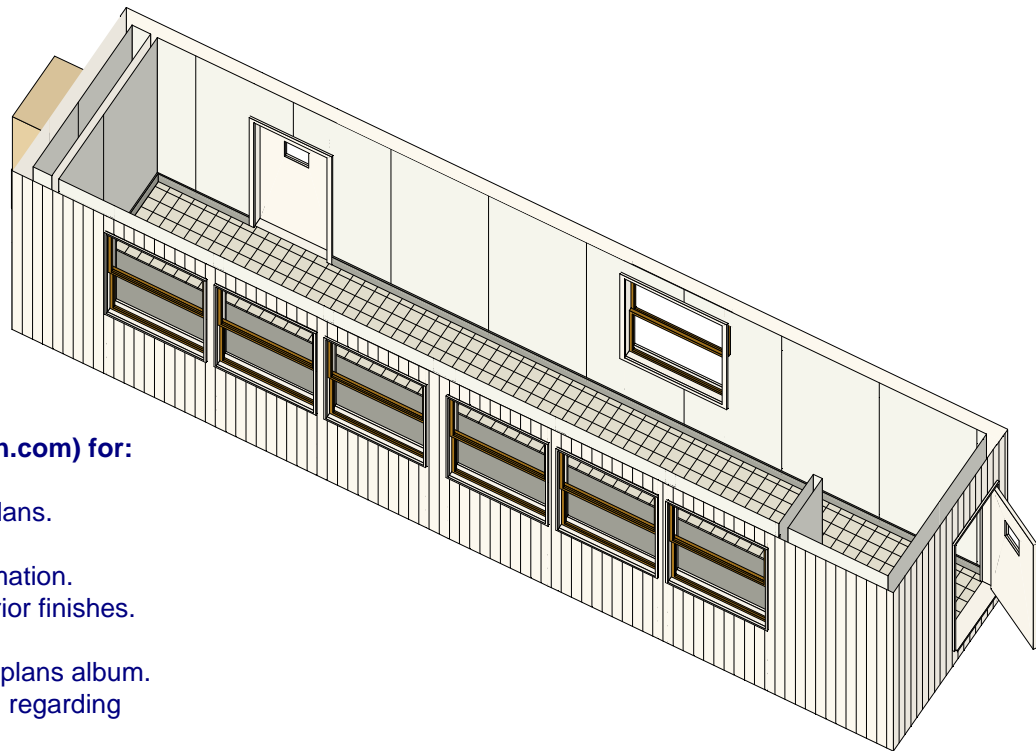

Press Boxes - Buildings

Whitley Model PB - 12499-99, 288 Ft.Sq.

Photos are for illustration - see model # specifications for actual items and finishes..

See our web site
(www.whitleyman.com) for:

- additional floor plans.
- specifications.
- installation information.
- interior and exterior finishes.
- loan calculator.
- photos and floor plans album.
- other information regarding modular buildings.