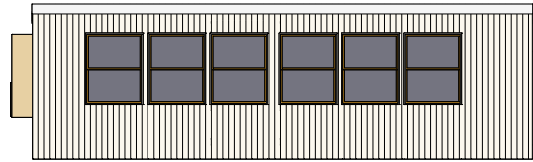

Press Boxes - Buildings

Whitley Model PB - 12499-99, 288 Ft.Sq.

Photos are for illustration - see model # specifications for actual items and finishes..

See our web site
(www.whitleyman.com) for:

- additional floor plans.
- specifications.
- installation information.
- interior and exterior finishes.
- loan calculator.
- photos and floor plans album.
- other information regarding modular buildings.