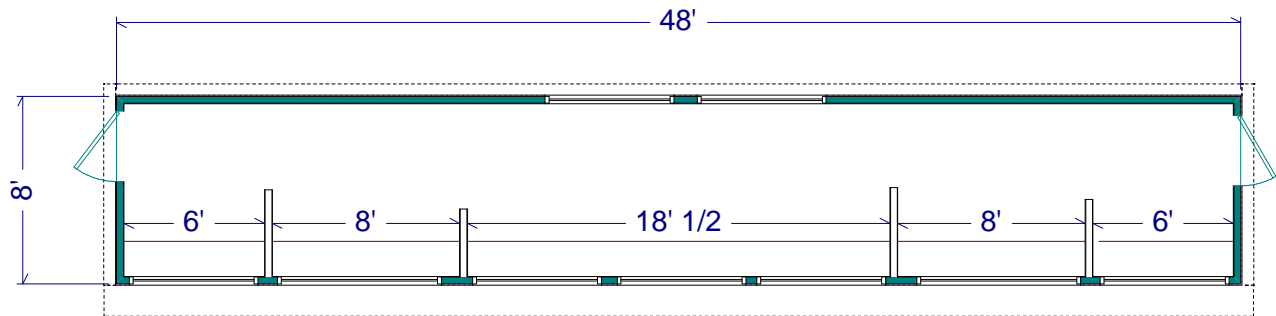

Press Boxes - Buildings

Whitley Model PB- 12567-99, 384 Ft. Sq.

Photos are for illustration - see model # specifications for actual items and finishes..

whitley PB-12567-99

See our web site
(www.whitleyman.com) for: