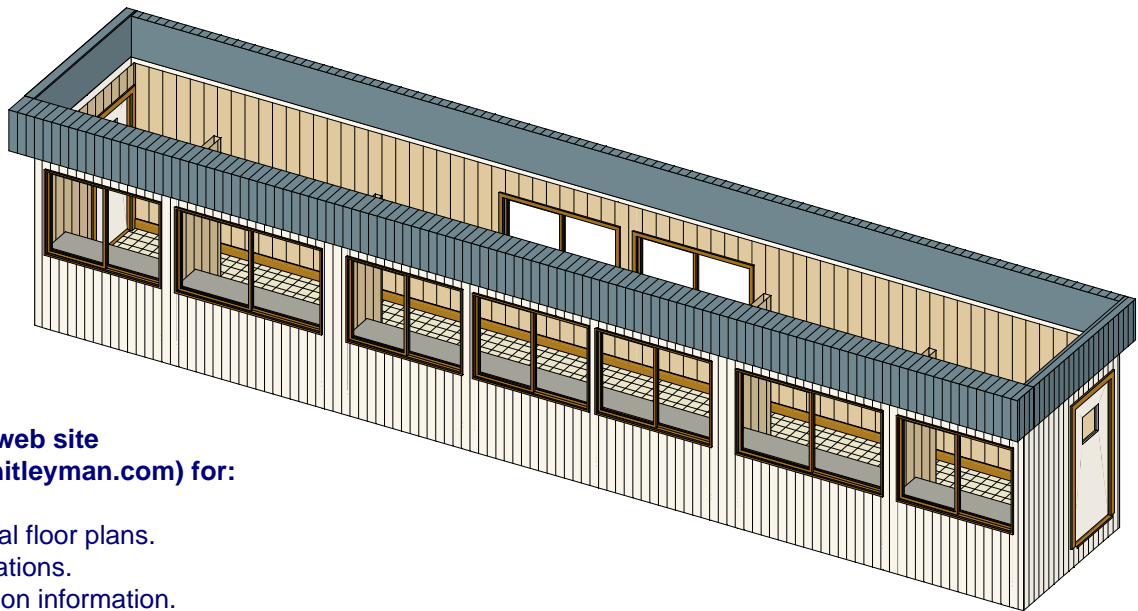

Press Boxes - Buildings

Whitley Model PB- 12567-99, 384 Ft. Sq.

Photos are for illustration - see model # specifications for actual items and finishes..

whitley PB-12567-99

See our web site
(www.whitleyman.com) for:

- additional floor plans.
- specifications.
- installation information.
- interior and exterior finishes.
- loan calculator.
- photos and floor plans album.
- other information regarding modular buildings.