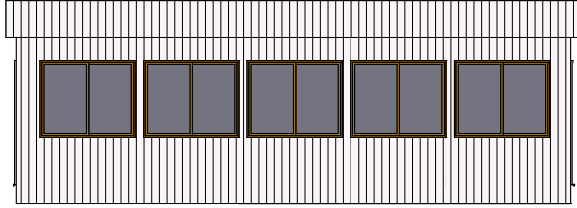

Press Boxes - Buildings

Whitley Model PB- 308, 240 Ft.Sq.

Photos are for illustration - see model # specifications for actual items and finishes..

See our web site
(www.whitleyman.com) for:

- additional floor plans.
- specifications.
- installation information.
- interior and exterior finishes.
- loan calculator.
- photos and floor plans album.
- other information regarding modular buildings.