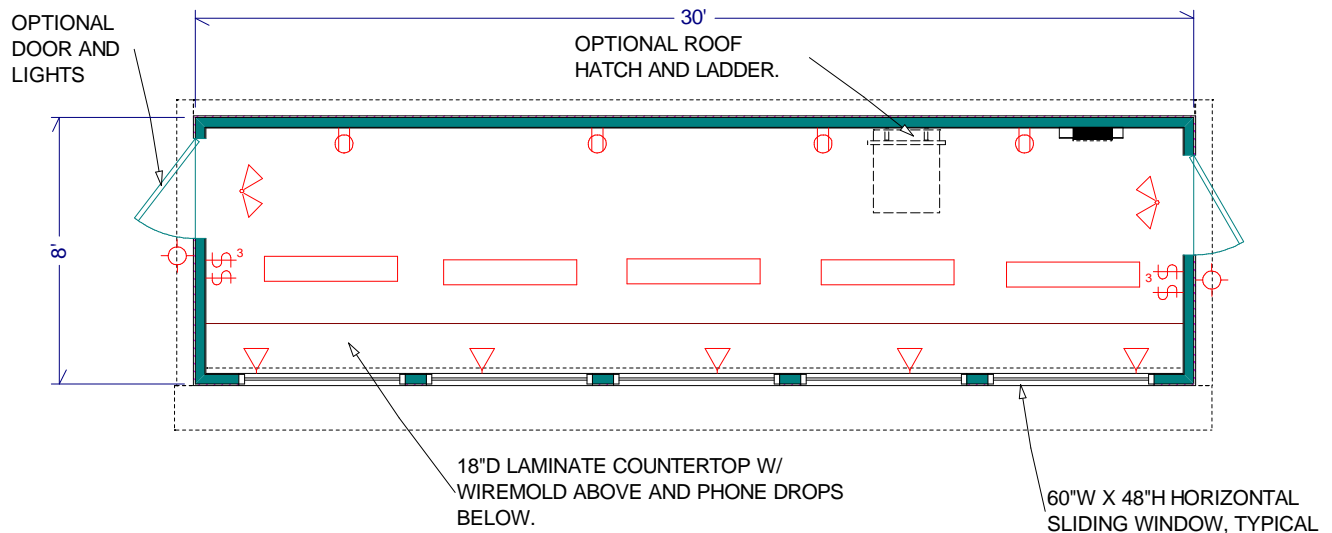

Press Boxes - Buildings

Whitley Model PB- 308, 240 Ft.Sq.

Photos are for illustration - see model # specifications for actual items and finishes..

See our web site
(www.whitleyman.com) for:

- additional floor plans.
- specifications.
- installation information.
- interior and exterior finishes.
- loan calculator.
- photos and floor plans album.
- other information regarding modular buildings.