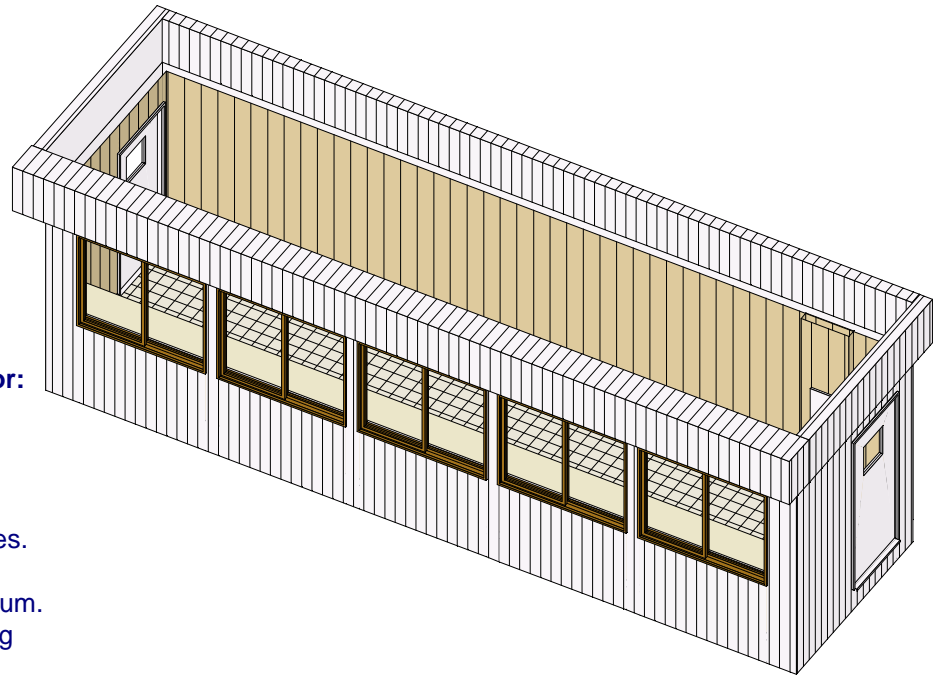

Press Boxes - Buildings

Whitley Model PB- 308, 240 Ft.Sq.

Photos are for illustration - see model # specifications for actual items and finishes..

See our web site
(www.whitleyman.com) for:

- additional floor plans.
- specifications.
- installation information.
- interior and exterior finishes.
- loan calculator.
- photos and floor plans album.
- other information regarding modular buildings.