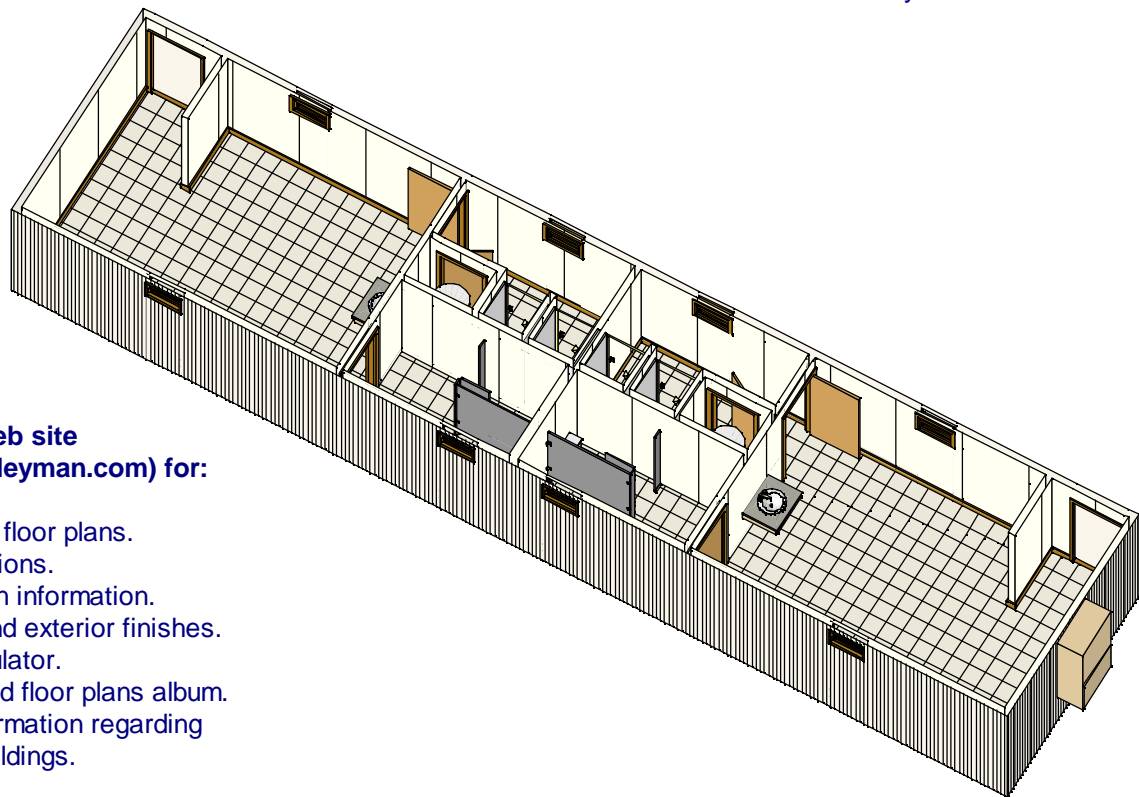

Shower- Locker- Toilet facilities

Whitley Model SLTF - 3994-2

Photos are for illustration - see model # specifications for actual items and finishes..

See our web site
(www.whitleyman.com) for:

- additional floor plans.
- specifications.
- installation information.
- interior and exterior finishes.
- loan calculator.
- photos and floor plans album.
- other information regarding modular buildings.