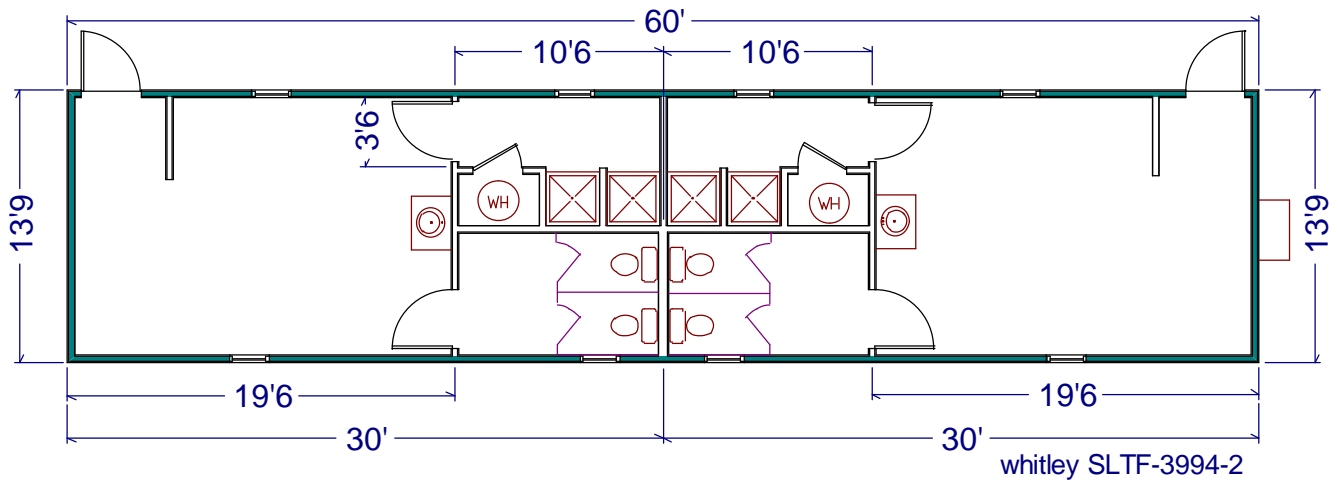

Shower- Locker- Toilet facilities

Whitley Model SLTF - 3994-2

Photos are for illustration - see model # specifications for actual items and finishes..

See our web site
(www.whitleyman.com) for:

- additional floor plans.
- specifications.
- installation information.
- interior and exterior finishes.
- loan calculator.
- photos and floor plans album.
- other information regarding modular buildings.