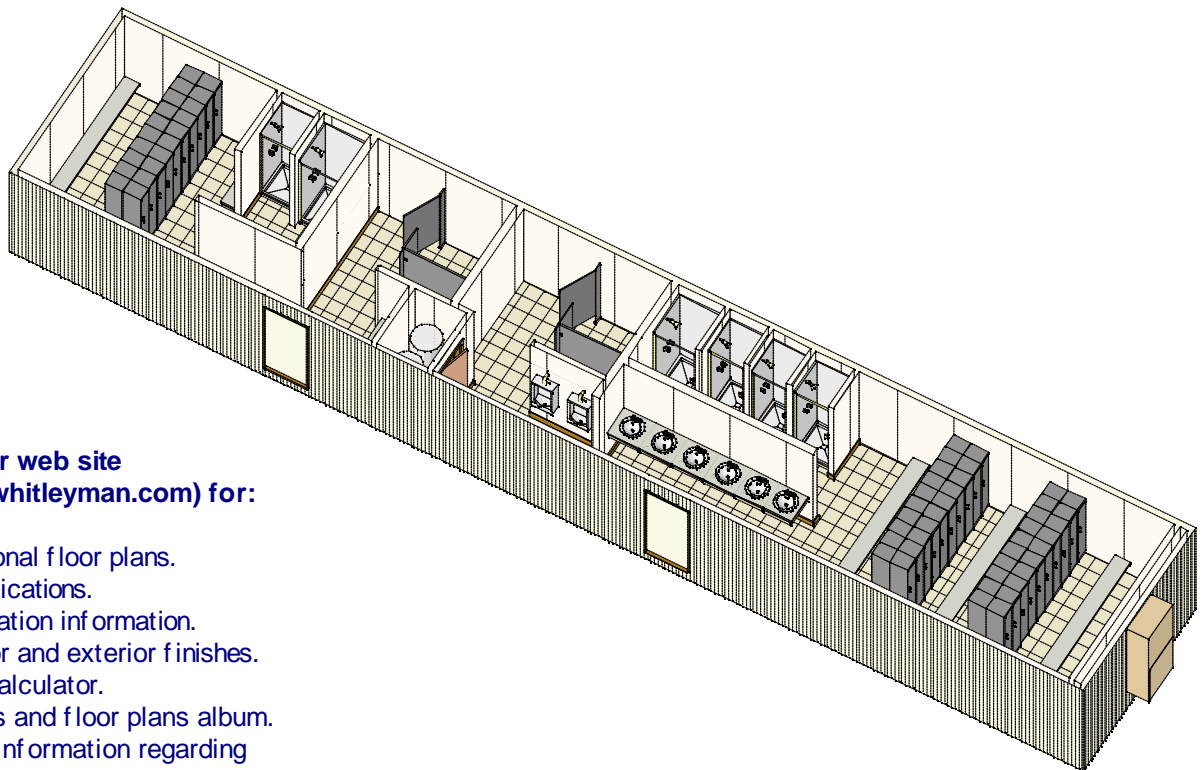

# Shower - Locker facilities

**WHITLEY MFG.**  
PROFESSIONAL MODULAR BUILDERS

## Whitley Model SLTF - 5674a

Photos are for illustration - see model # specifications for actual items and finishes..

See our web site  
([www.whitleyman.com](http://www.whitleyman.com)) for:

- additional floor plans.
- specifications.
- installation information.
- interior and exterior finishes.
- loan calculator.
- photos and floor plans album.
- other information regarding modular buildings.