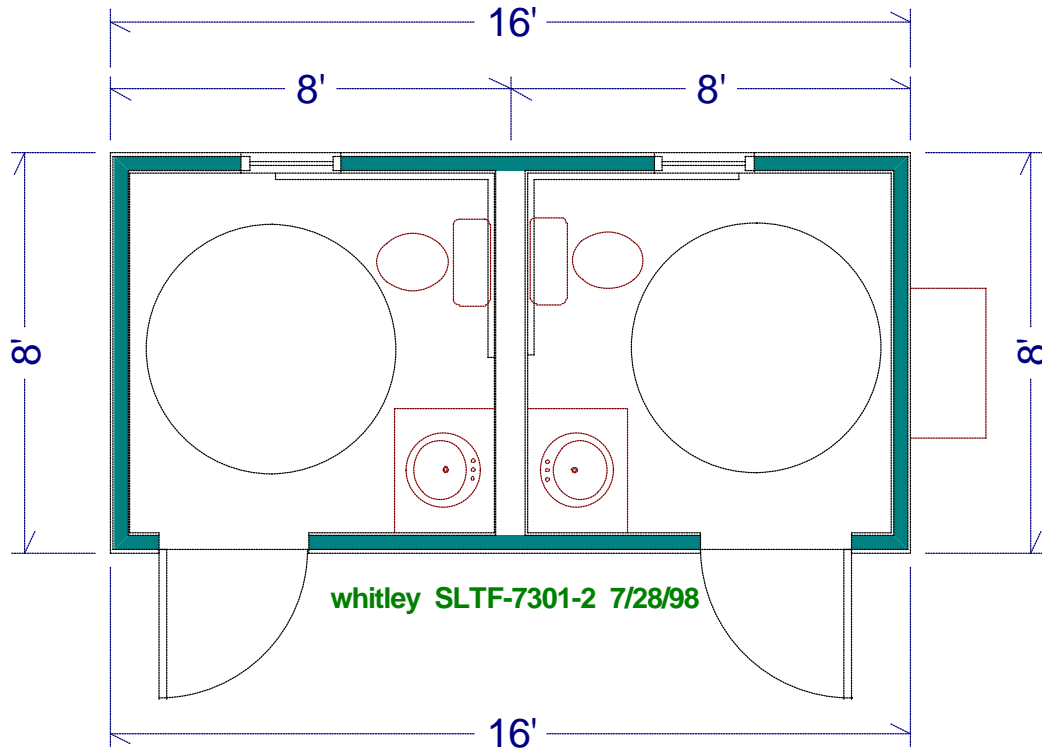

Toilet Facilities

Whitley Model SLTF - 7301-2

Photos are for illustration - see model # specifications for actual items and finishes..

See our web site
(www.whitleyman.com) for:

- additional floor plans.
- specifications.
- installation information.
- interior and exterior finishes.
- loan calculator.
- photos and floor plans album.
- other information regarding modular buildings.